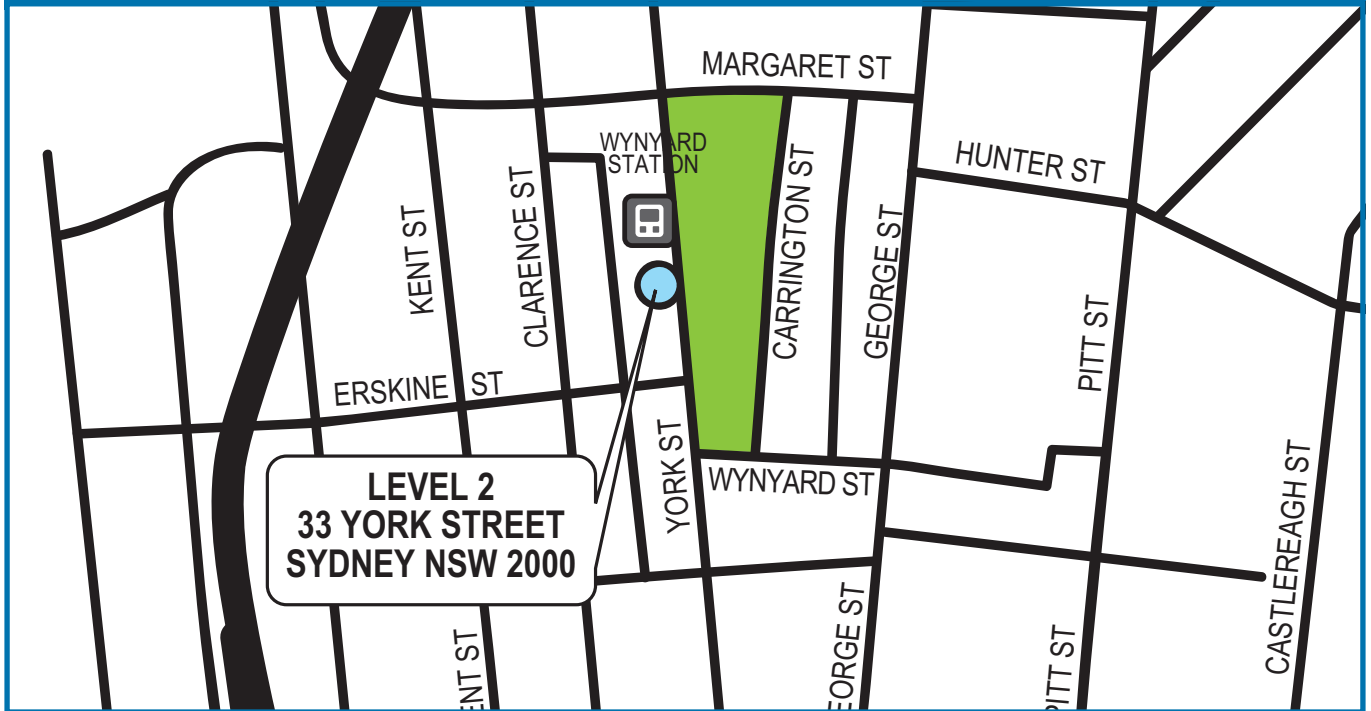

Sydney CBD Location & Contact Details

SYDNEY CBD

Level 2, 33 York Street, Sydney NSW 2000

Phone 8235 8400 Fax 8235 8488

- Exit from Wynyard Station at York Street, turn right – we are right next door to the RTA building
- Close to bus stops via Free City Shuttle bus, Metro buses & Sydney bus routes
- Wilson Parking – 1-3 Wynyard Lane and 151 Clarence Street
- Secure Parking – Margaret Street but enter on Jamison Street
- Metered street parking is available but limited